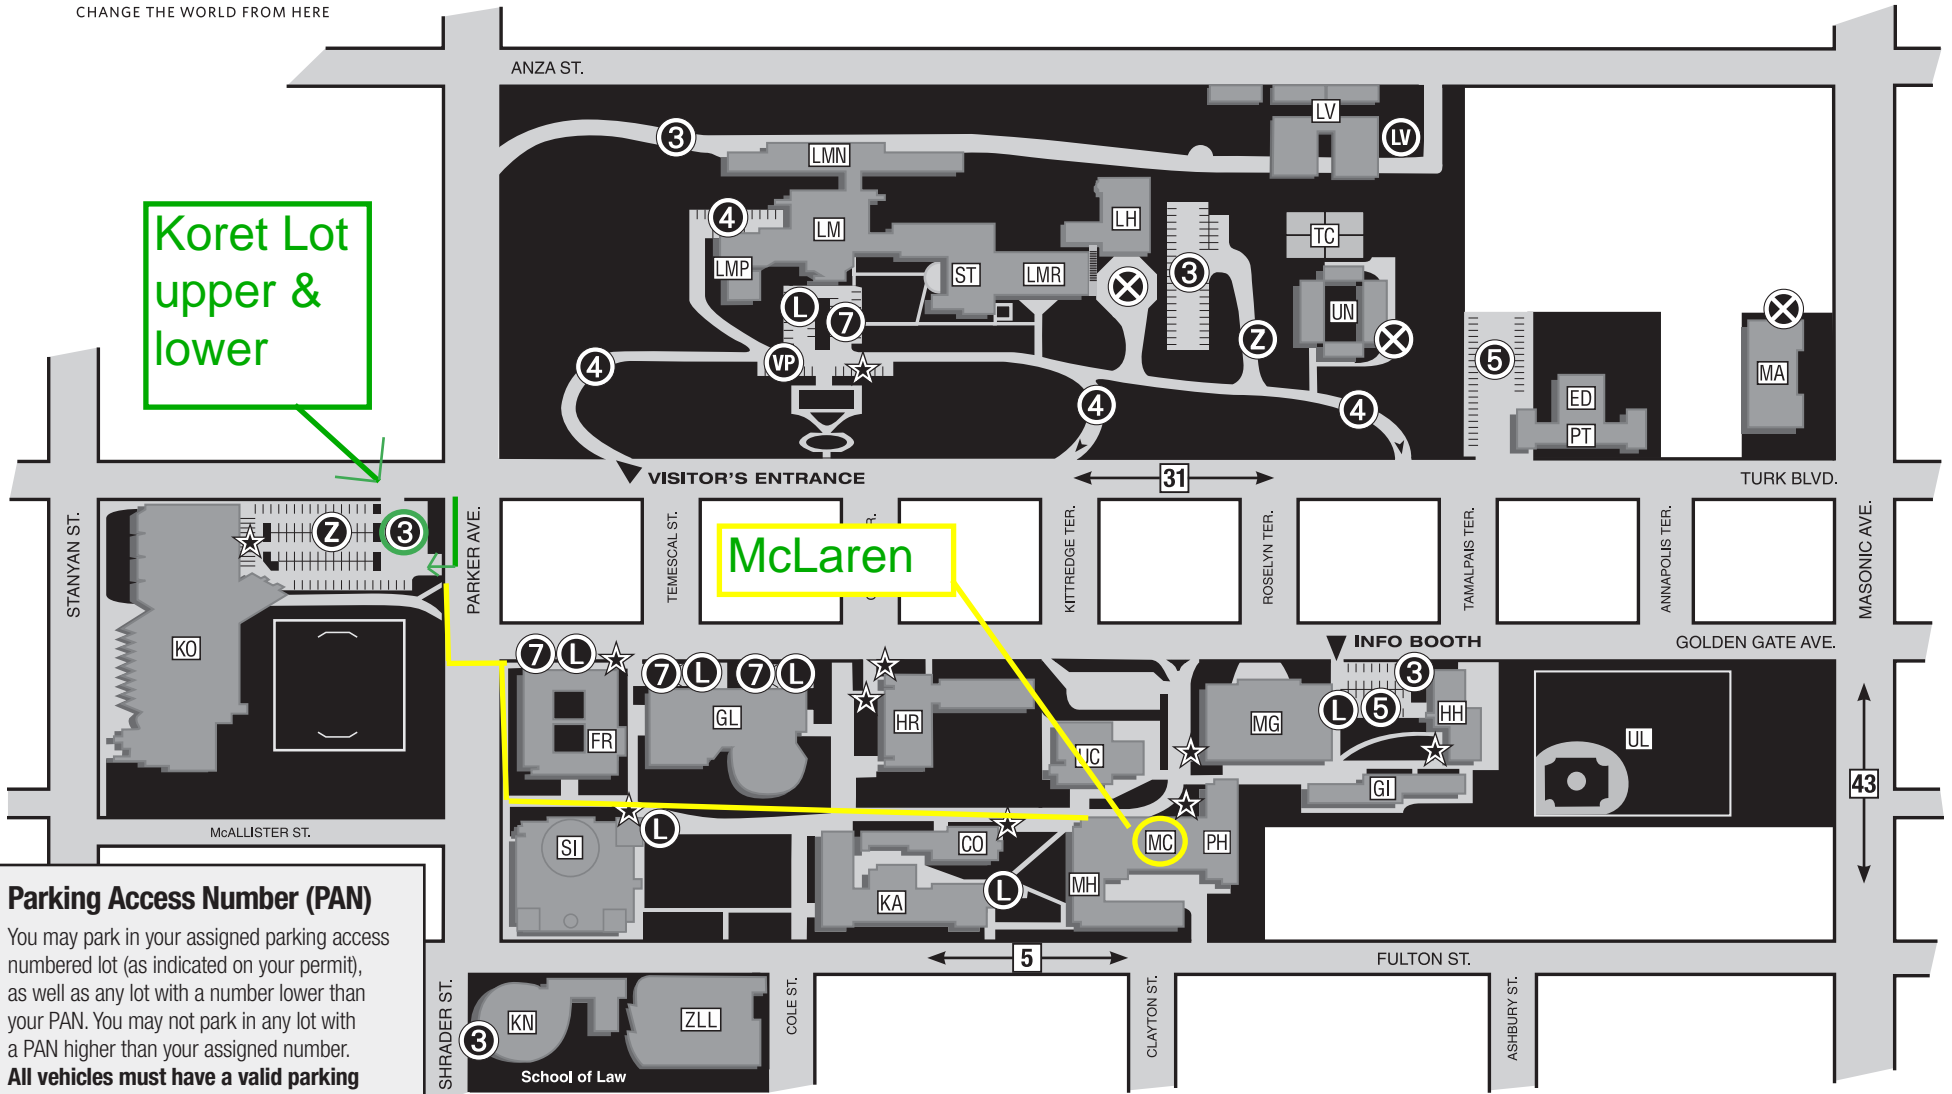

University of San Francisco Campus Transportation Map

Department of Public Safety, University Center 5th Floor

Parking Access Number (PAN)

You may park in your assigned parking access numbered lot (as indicated on your permit), as well as any lot with a number lower than your PAN. You may not park in any lot with a PAN higher than your assigned number. **All vehicles must have a valid parking permit to park in all campus lots.**

- PAN 7** Gleeson Library Lots
Lone Mountain Circle Lot
XARTS Lot
- PAN 5** Memorial Gym Lot
School of Education Lot
- PAN 4** Lone Mountain Ramps

- PAN 3** Hayes-Healy Underground Garage
Upper/Lower Koret Center Lots
Koret Law School Lot
Loyola Lotw
Lone Mountain North Ramp
- PAN M** Motorcycle Spaces are located in:
Lower Koret, Hayes-Healy Garage,
Koret Law School, School of Ed, and
Lone Mountain Ramps

- PAN EVE** Evening Permit holders may park
M-F in PAN 3 after 3 p.m. and
PAN 3, 4, and 7 after 6 p.m.
Also valid all day on Saturday in
PAN 3, 4, and 7.
- PAN LV** Loyola Village Lot (residents only)
Permit is for LV only; holders can-
not park in on-campus lots

- PAN VP** Visitor Parking
Permit issued by Public Safety
-  No Parking allowed
-  Zip Car designated parking spaces.
There are two Zip Car stalls at each
location.

-  On Campus Bike Racks
-  Loading/Unloading Only Zones
-  MUNI Bus Line –Turk Boulevard
-  MUNI Bus Line – Fulton Street
-  MUNI Bus Line – Masonic Avenue